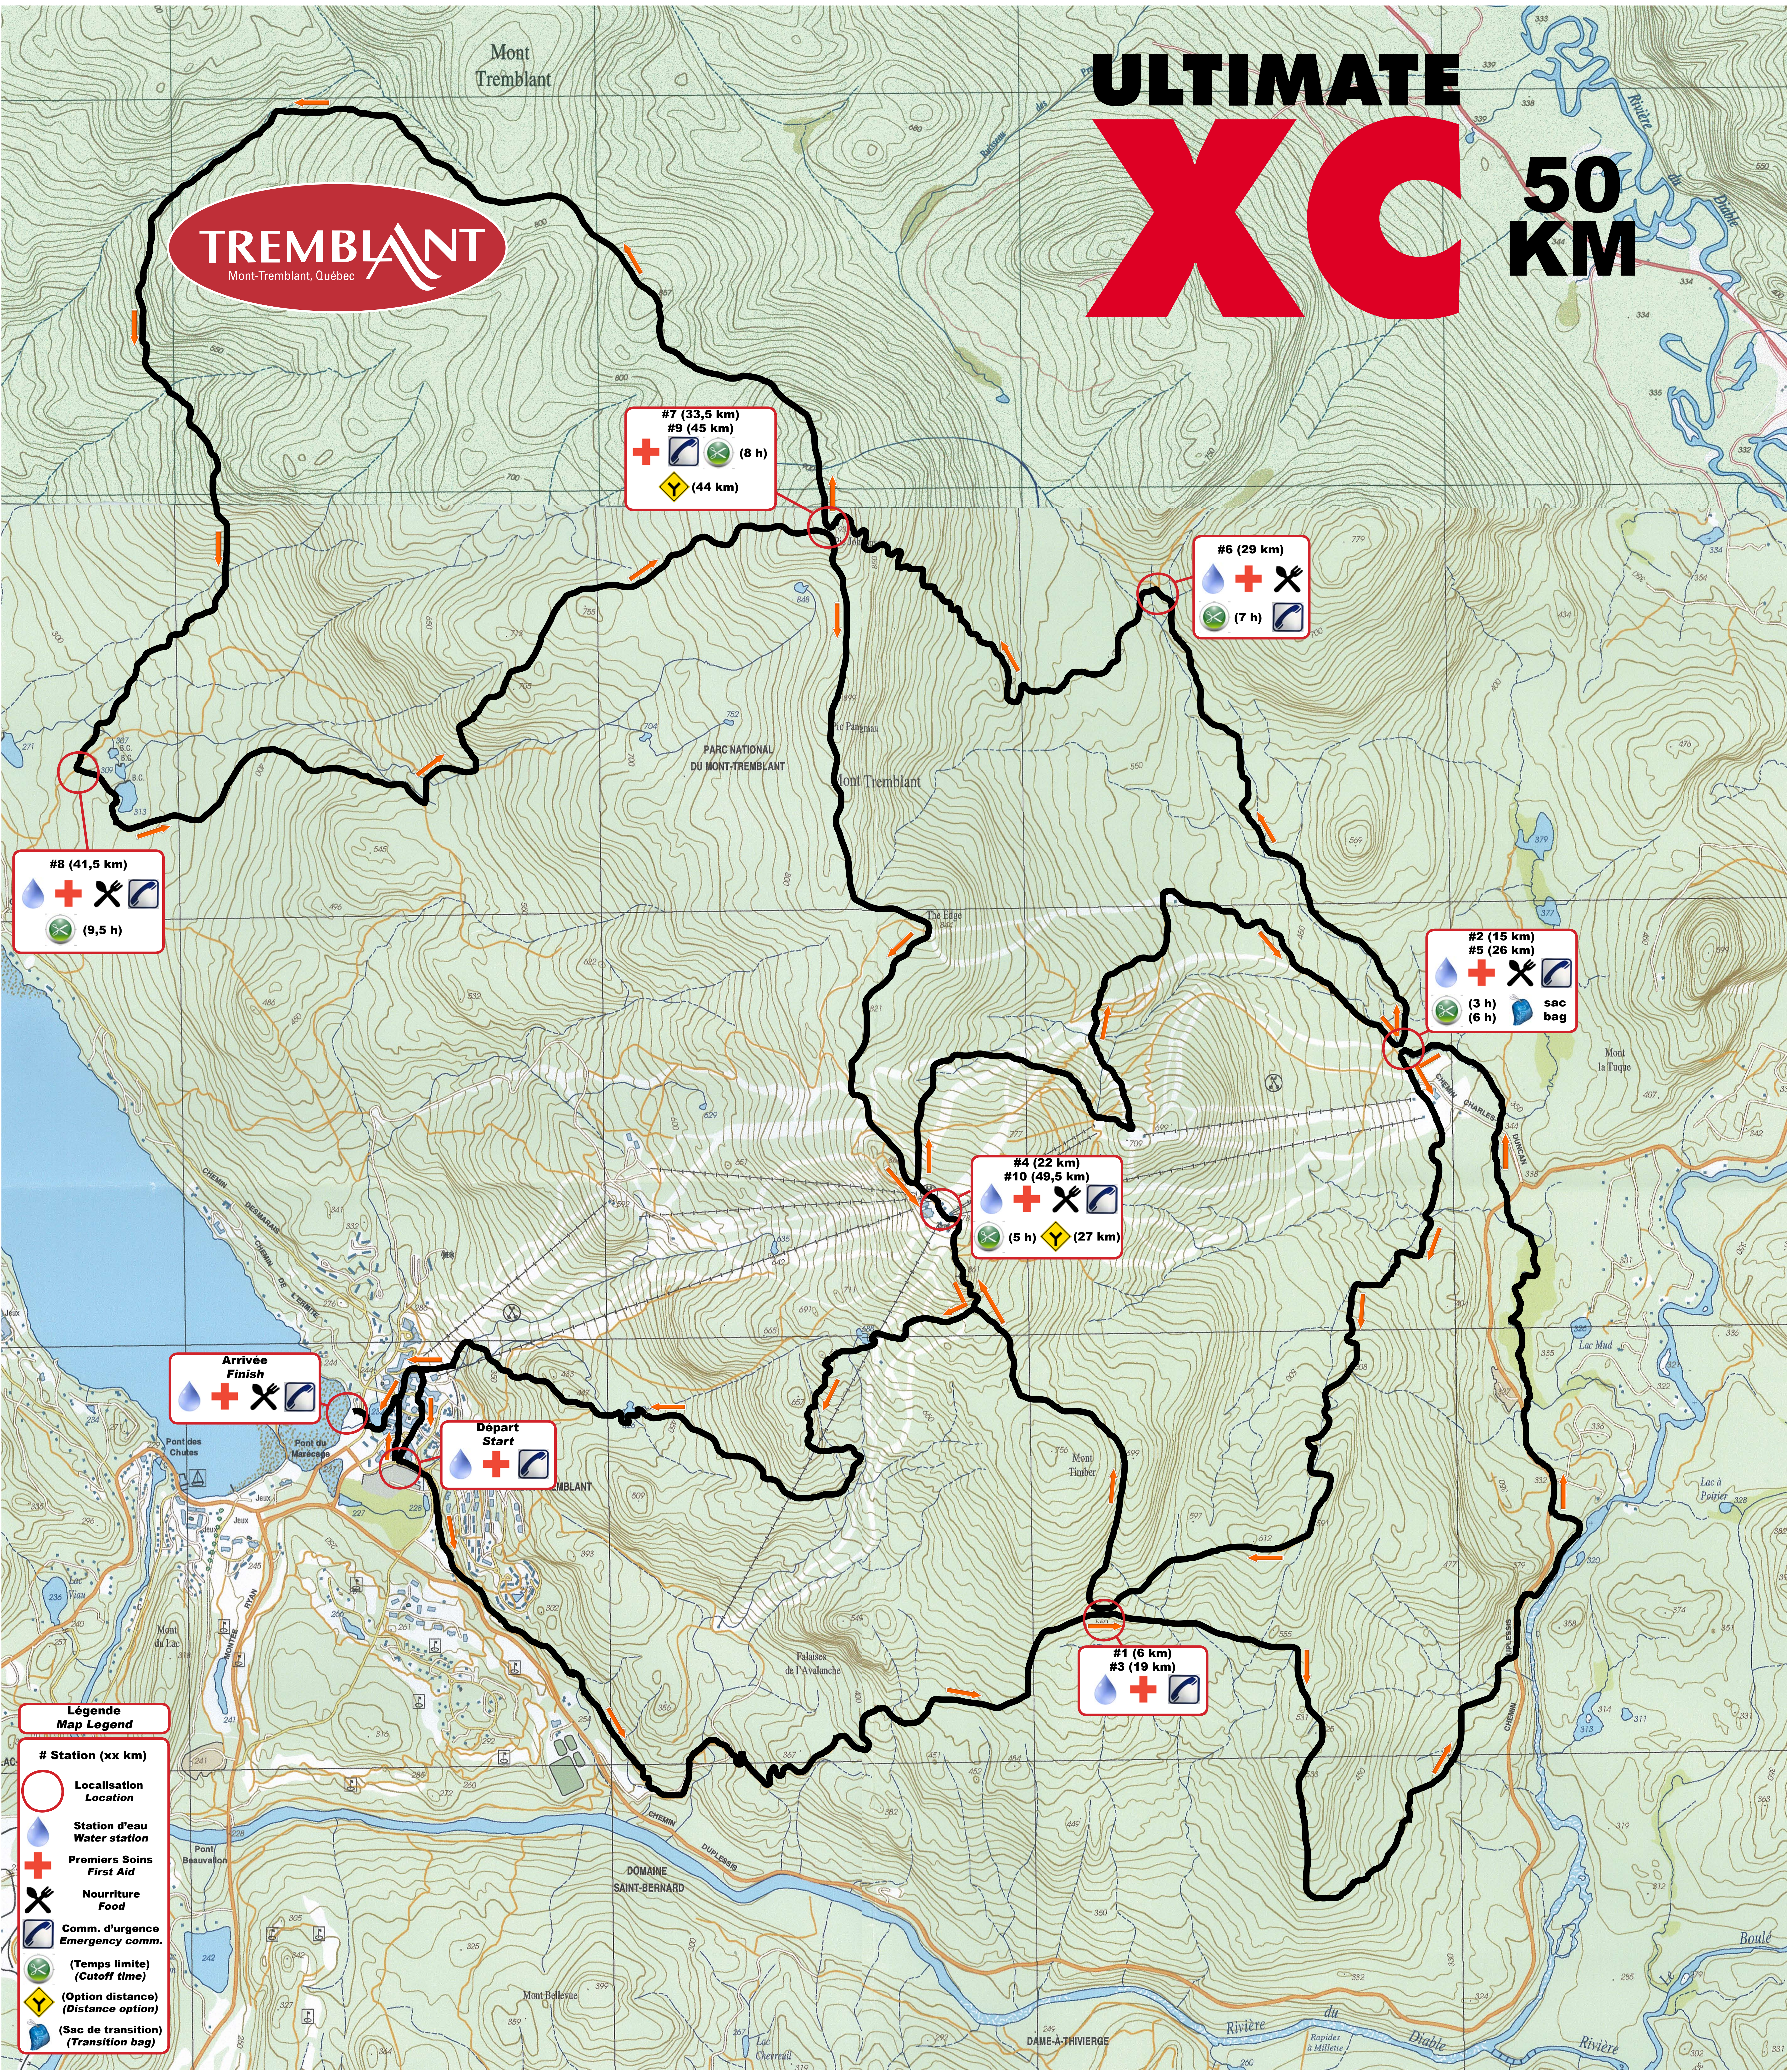

TREMBLANT
Mont-Tremblant, Québec

ULTIMATE X^C 50 KM

www.**QuidChrono.com**
Chronométrage sportif / Sports Timing

HAMMER
NUTRITION®

ENDURANCE SUPPLEMENTS

vitaminwater™ GLACÉAU

CAMELBAK®

Legende
Map Legend

- # Station (xx km)
- Localisation / Location
- Station d'eau / Water station
- Premiers Soins / First Aid
- Nourriture / Food
- Comm. d'urgence / Emergency comm.
- (Temps limite) / (Cutoff time)
- (Option distance) / (Distance option)
- (Sac de transition) / (Transition bag)